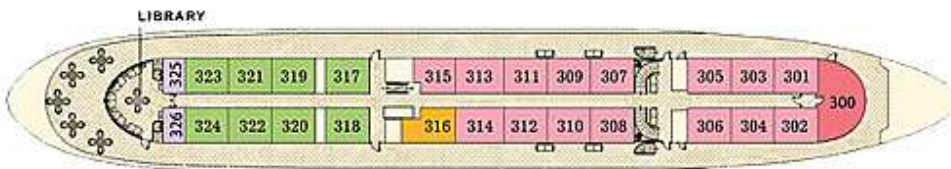

Sun Deck

Cabin	Category	Number of Cabins	Sq. Ft.	Bed Type
Superior Junior Suite	A	4 (402-405)	140-170	Double
SUP Twin	B	4 (406-409)	95-103	Twin
SUP Stateroom	C	2 (411-412)	118-126	Twin
Single	D	1 (410)	81	Single

Promenade Deck

Cabin	Category	Number of Cabins	Sq. Ft.	Bed Type
Owner's Suite	E	1 (300)	260	Double
Deluxe Jr. Suite	F	1 (316)	158	Double
DLX Double	G	15 (301-315)	113-122	Double
DLX Double	H	8 (317-324)	111-129	Double
Single	K	2 (325-326)	64-69	Single

Main Deck

Cabin	Category	Number of Cabins	Sq. Ft.	Bed Type
SUP Twin	L	10 (201-210)	100-114	Twin

Cabin Deck

Cabin	Category	Number of Cabins	Sq. Ft.	Bed Type
Twin	M	8 (101-108)	102	Twin

Cabin Features

- Air Conditioning with Individual Controls
- Direct Dial Telephone
- Satellite Flat Screen TV
- Radio and Music Channels
- Safety Deposit Box
- Minibar
- Bathrobe
- Slippers
- Complete Bathroom Amenities Kit
- Hair Dryer
- Fire Alarm System
- Emergency Button
- Welcome Champagne
- Fresh Fruit Basket
- Bottled Water