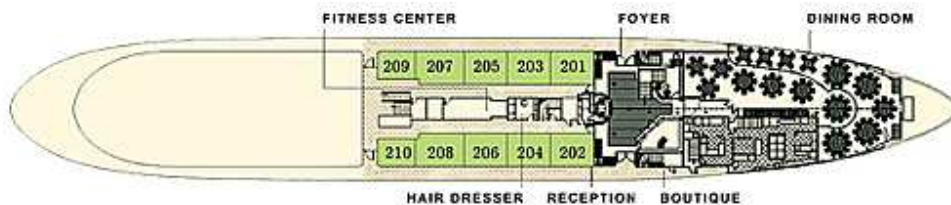

Sun Deck

Cabin	Category	Number of Cabins	Sq. Ft.	Bed Type
Superior Junior Suite	A	4 (402-405)	140-170	Double
SUP Twin	B	4 (406-409)	95-103	Twin
SUP Stateroom	C	2 (411-412)	118-126	Twin
Single	D	1 (410)	81	Single

Promenade Deck

Cabin	Category	Number of Cabins	Sq. Ft.	Bed Type
Owner's Suite	E	1 (300)	260	Double
Deluxe Jr. Suite	F	1 (316)	158	Double
DLX Double	G	15 (301-315)	113-122	Double
DLX Double	H	8 (317-324)	111-129	Double
Single	K	2 (325-326)	64-69	Single

Main Deck

Cabin	Category	Number of Cabins	Sq. Ft.	Bed Type
SUP Twin	L	10 (201-210)	100-114	Twin

Cabin Deck

Cabin	Category	Number of Cabins	Sq. Ft.	Bed Type
Twin	M	8 (101-108)	102	Twin

Cabin Features

- Air Conditioning with Individual Controls
- Direct Dial Telephone
- Satellite Flat Screen TV
- Radio and Music Channels
- Safety Deposit Box
- Minibar
- Bathrobe
- Slippers
- Complete Bathroom Amenities Kit
- Hair Dryer
- Fire Alarm System
- Emergency Button
- Welcome Champagne
- Fresh Fruit Basket
- Bottled Water